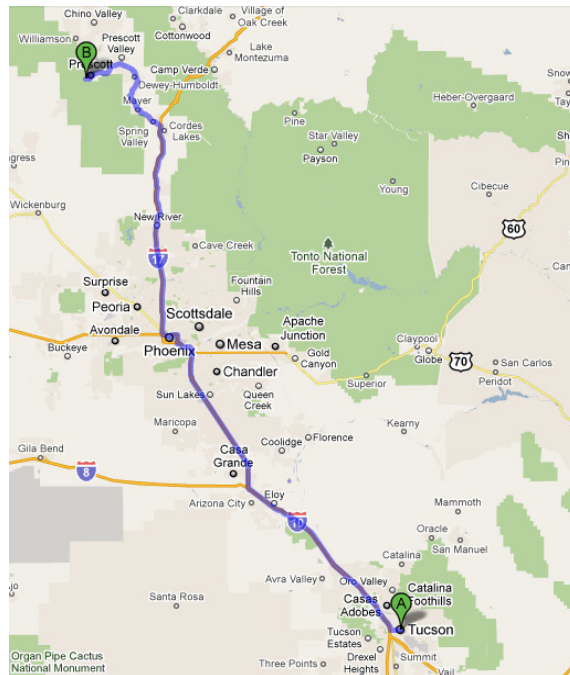

Camp Pinerock Directions

1. Take I-17 N towards Flagstaff
2. Take exit 262 toward AZ-69N / Prescott **0.2 miles**
3. Merge onto AZ-69N **33.9 miles**
4. Continue onto E. Gurley St **1.1 miles**
5. Turn left at S Montezuma St **0.7 miles**
6. Slight right at AZ-89 S /White Spar Rd. **0.9 miles**
7. Turn right at Clubhouse Dr. **0.7 miles**
8. Continue onto Hemlock Avenue **0.2 miles**
9. Turn left at Pine Drive **0.2 miles**